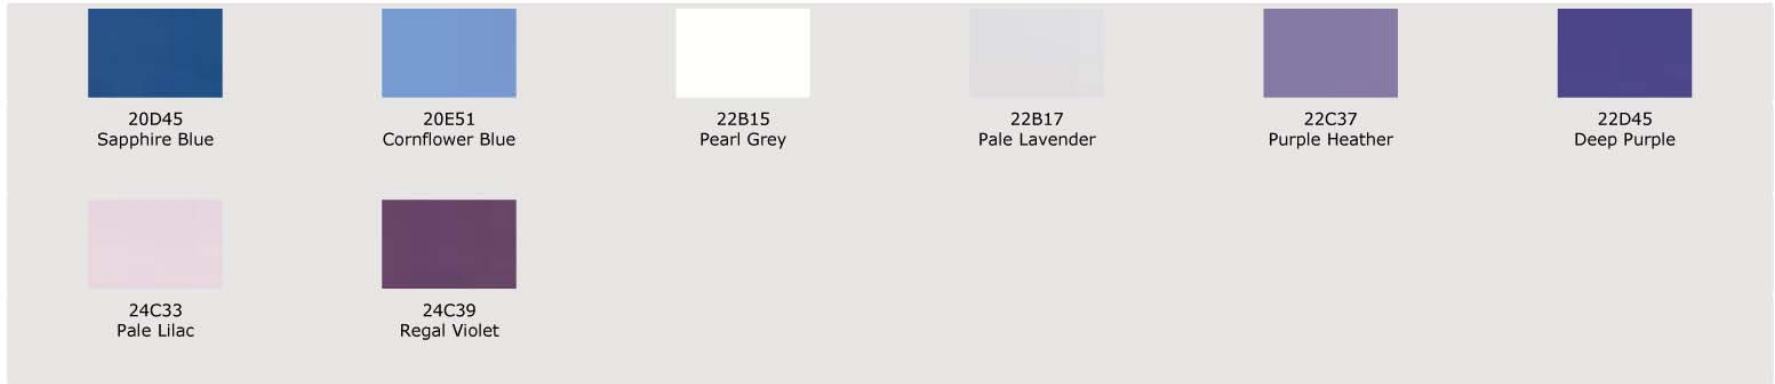

10A07
Nimbus Grey

10A11
Charcoal Grey

10B15
Creamy White

10B17
Oatmeal

10B21
Lizard Grey

10B25
Turtle Green

10B29
Vandyke Brown

10C31
Ivory

14E51
Bright Green

14E53
Irish Green

16C33
Duck Egg Blue

16C37
Reef Green

16D45
Dark Jade

16E53
Aquamarine

18B17
Blue Mink

18B21
Squirrel Grey

18B25
Dark Admiralty Grey

18B29
Raven

18C31
Ice Blue

18C35
Corvette Blue

18C39
Fathom Blue

18D43
Dresden Blue

18E49
Crystal Blue

18E50
Ribbon Blue

18E51
Delphinium Blue

18E53
Tartan Blue

20C33
Porcelain Blue

20C37
Larkspur Blue

20C40
Duchess Blue

RIPBLAST

Please Note

This colour chart serves purely as an indication. The colours visualised in the pages above can differ due to the capabilities of your computer monitor, setup of your software and accuracy of your colour printer.